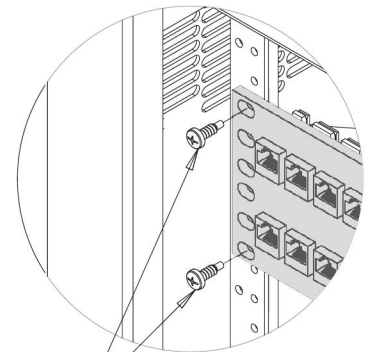

ACCESSPLUS II®

Cable Manager
Rack Angles

1	M6X16	2	M6
	(4X)		(4X)
3	10-32X5/8		
	(0X)		

3

HOFFMAN