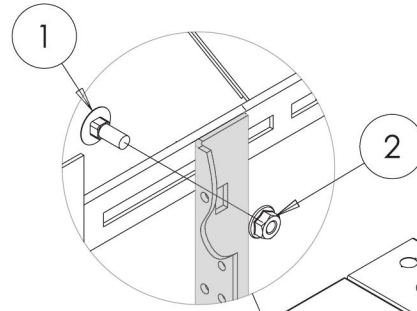

ACCESSPLUS II®

Cable Manager
Rack Angles

1	M6X16	2	M6
	(4X)		(4X)
3	10-32X5/8		
	(0X)		

3

HOFFMAN