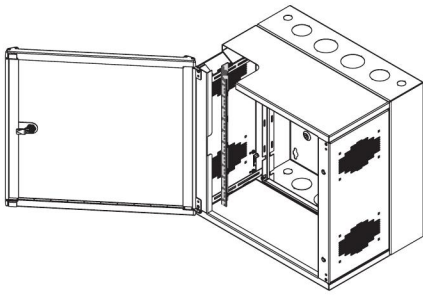

ACCESSPLUS II®

Cable Manager
Rack Angles

1	M6X16	2	M6
	(4X)		(4X)
3	10-32X5/8		
	(0X)		

3

HOFFMAN