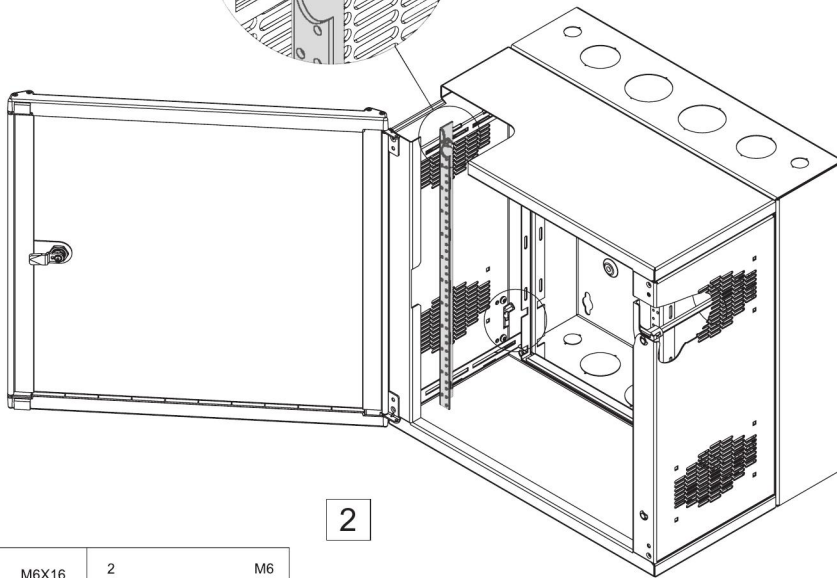

ACCESSPLUS II®

Cable Manager
Rack Angles

1	M6X16	2	M6
	(4X)		(4X)
3	10-32X5/8		
	(0X)		

3

HOFFMAN