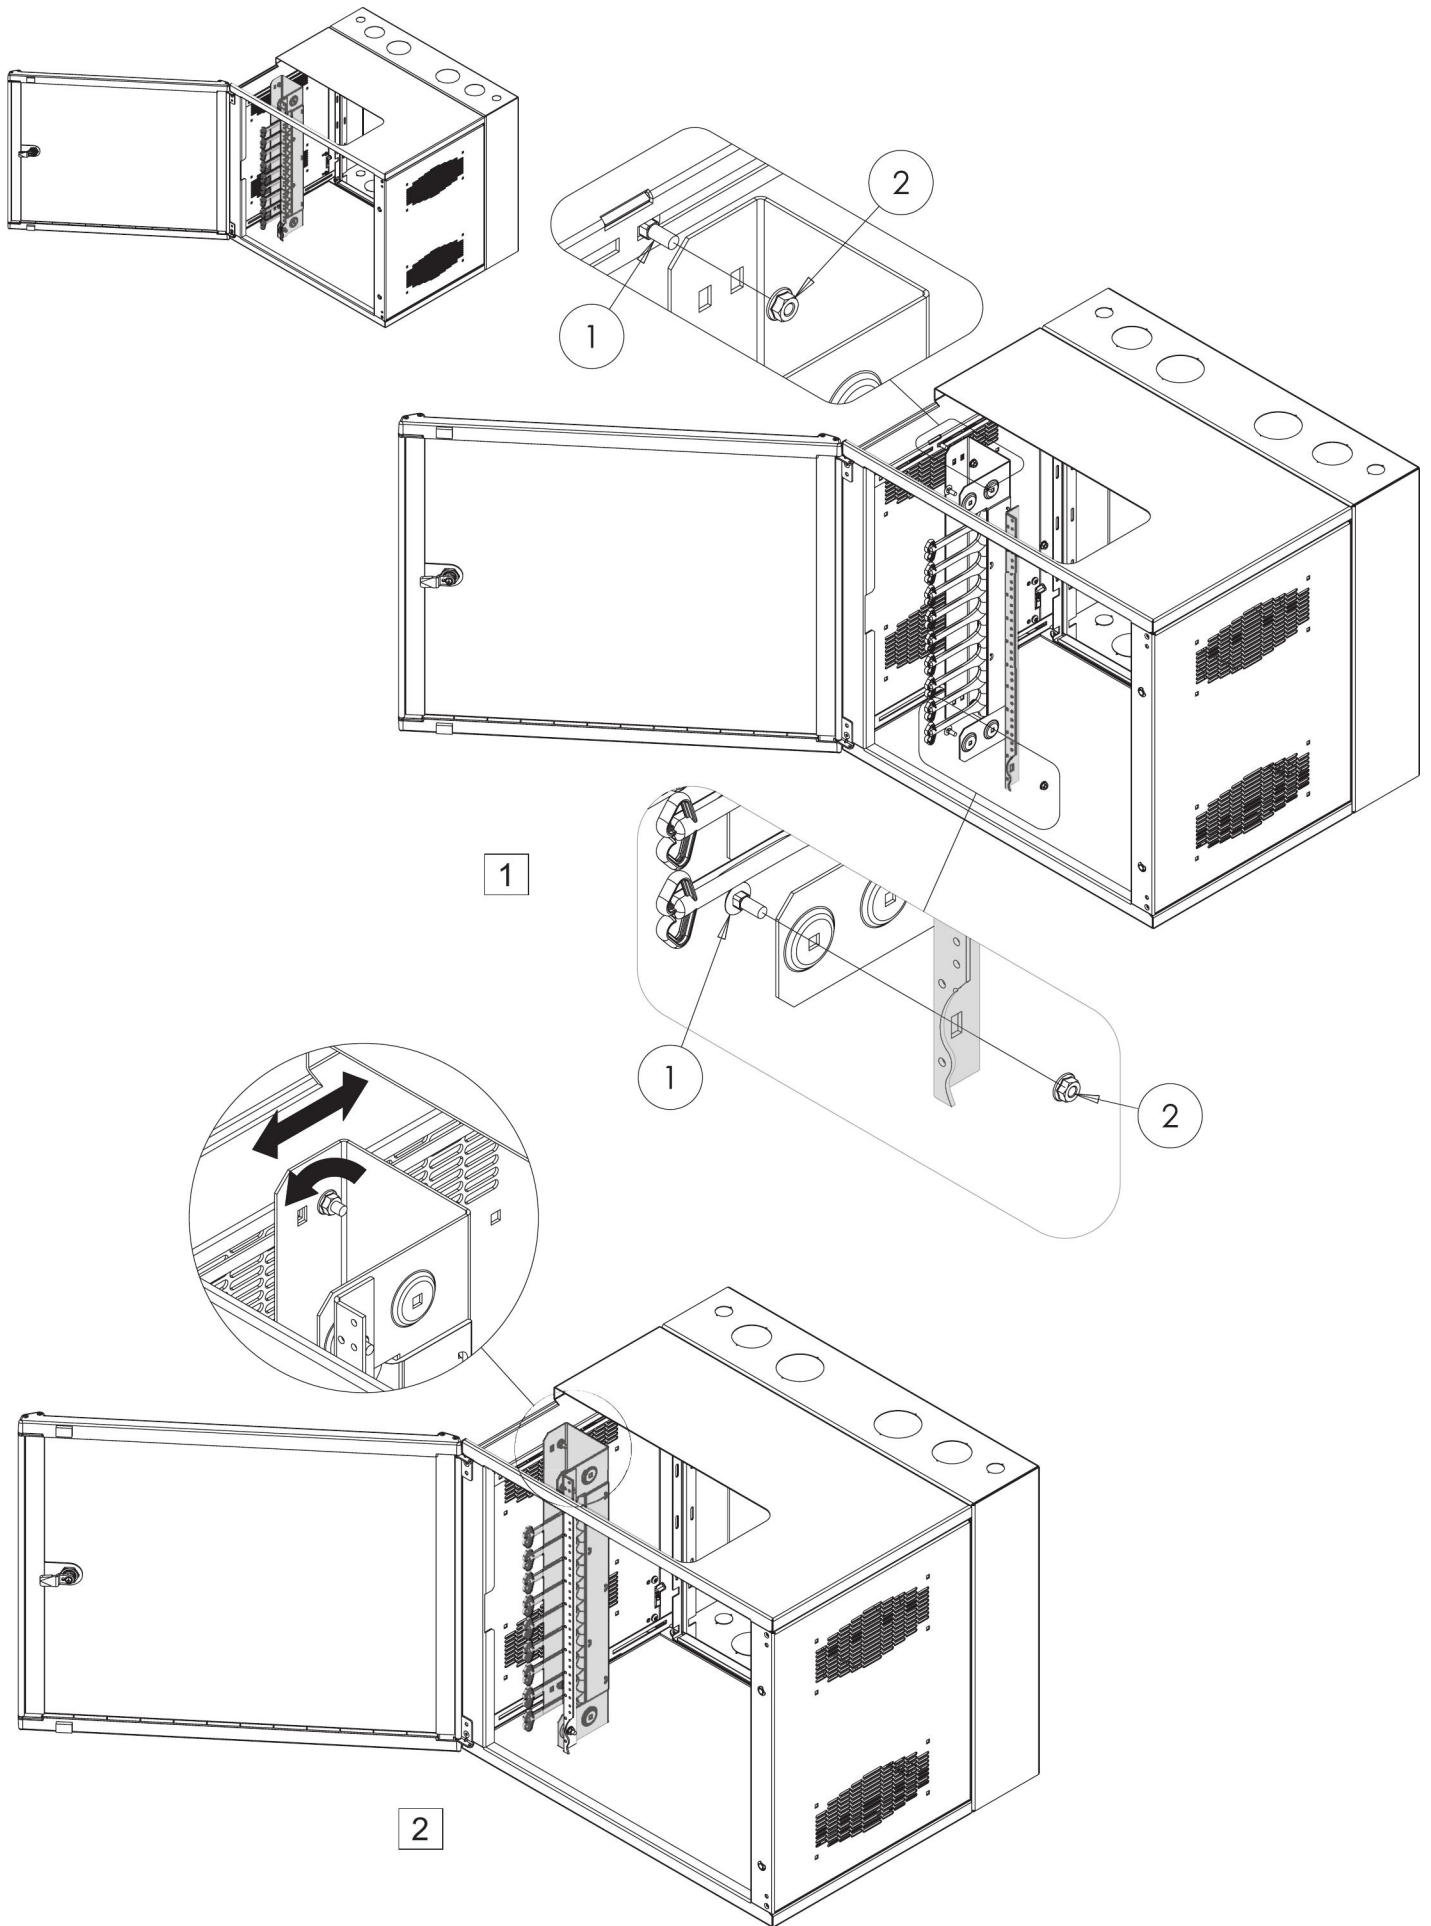

ACCESSPLUS II®

Cable Manager
Rack Angles

1	M6X16	2	M6
	(4X)		(4X)
3	10-32X5/8		
	(0X)		

3

HOFFMAN