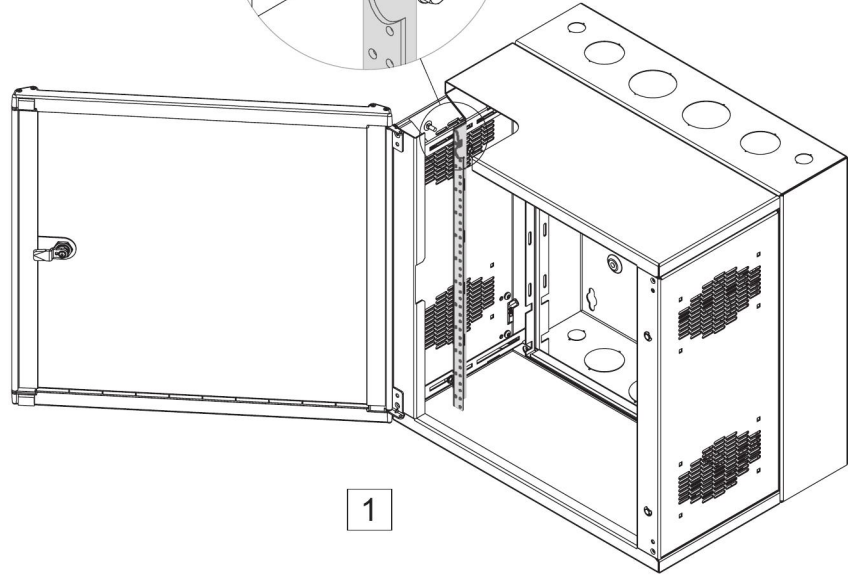

ACCESSPLUS II®

Cable Manager
Rack Angles

1	M6X16	2	M6
	(4X)		(4X)
3	10-32X5/8		
	(0X)		

3

HOFFMAN