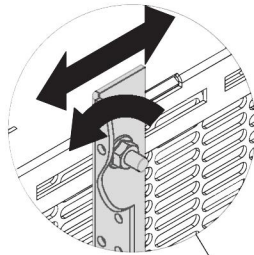

ACCESSPLUS II®

Cable Manager
Rack Angles

1	M6X16	2	M6
	(4X)		(4X)
3	10-32X5/8		
	(0X)		

3

HOFFMAN